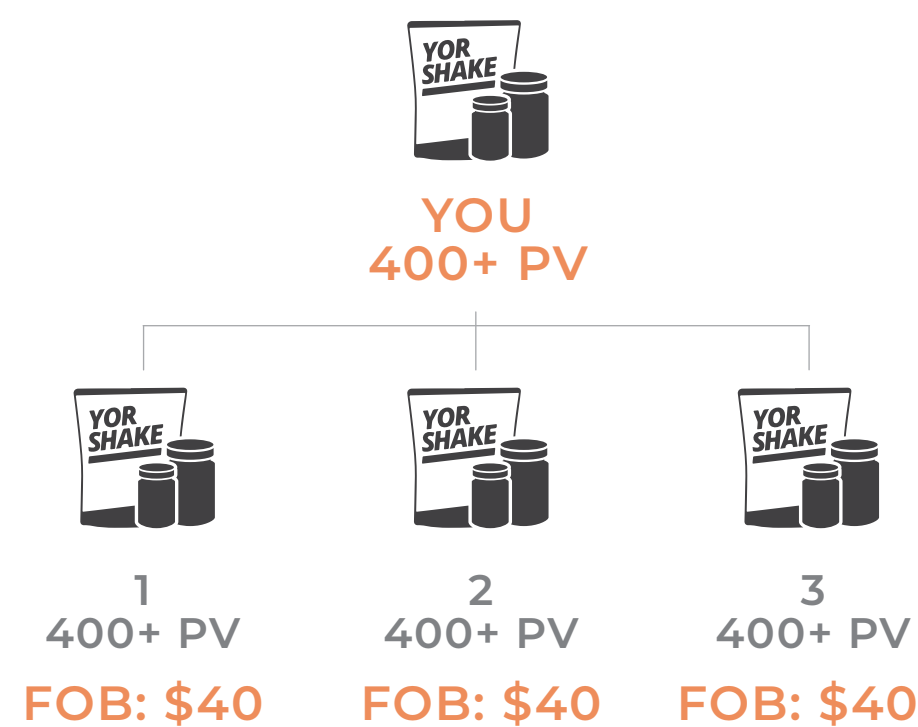

# HOW TO MAXIMIZE YOUR FIRST 28-DAYS

**SPEED BONUS (SB) + FIRST ORDER BONUS (FOB) NEW DISTRIBUTORS CAN:**

FIRST RANK ADVANCEMENTS | START A TEAM WITH SUPPORT | ACTIVATE BINARY TREE | DUPLICATE RESULTS & GROW

## EXAMPLES

SPEED BONUS	
ENROLLMENT ORDER PV	SPEED BONUS
YOU 400 + 3 @ 400 EACH	\$375
YOU 800 + 3 @ 800 EACH	\$745
YOU 1600 + 3 @ 1600 EACH	\$1,250
YOU 3200 + 3 @ 3200 EACH	\$2500

FIRST ORDER BONUS	
ENROLLMENT ORDER PV	LEVEL 1 (YOU)
400	10%
800	15%
1600	20%
3200	20%

### 400+PV SET

When you enroll with a 400+PV Set AND you sponsor 3 new enrollment orders of 400+ PV each in your **first 28 Days**:

You'll earn the **\$375 SB + \$120 in FOB = \$495 USD** total!