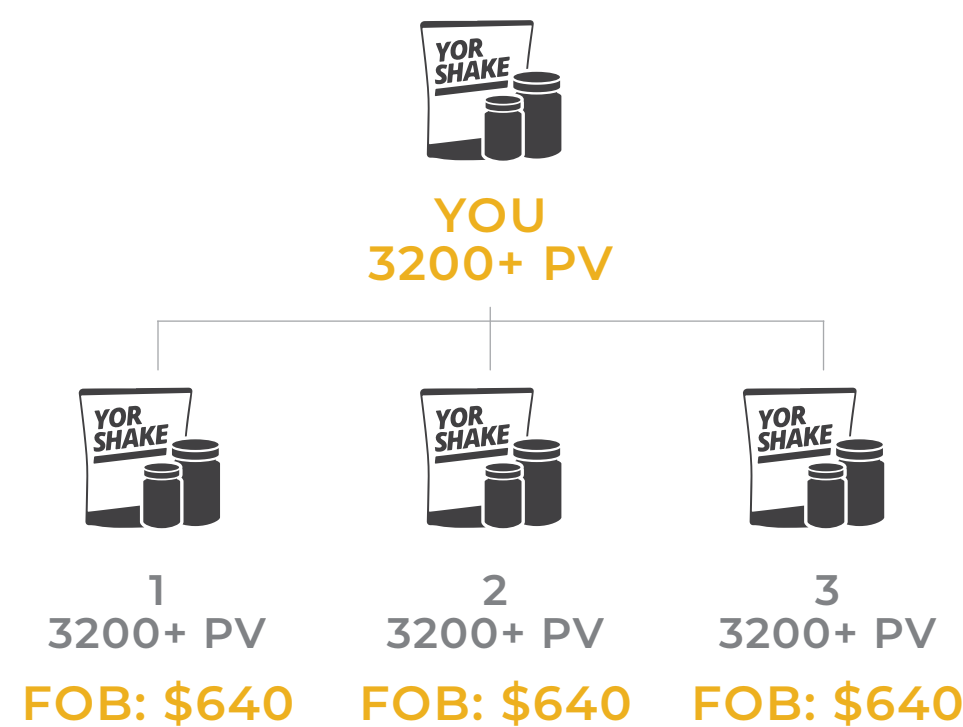

### 1600+PV SET

#### GET YOUR SET FOR FREE

When you enroll with a 1600+ PV Set AND you sponsor 3 new enrollment orders of 1600+ PV each in your **first 28 days**:

You'll earn the **\$1,250 SB + \$960 in FOB = \$2,210 USD** total!

### 3200+PV SET

#### GET YOUR SET FOR FREE

When you enroll with a 3200+ PV Set AND you sponsor 3 new enrollment orders of 3200+ PV each in your **first 28 days**:

You'll earn the **\$2,500 SB + \$1920 in FOB = \$4,420 USD** total!