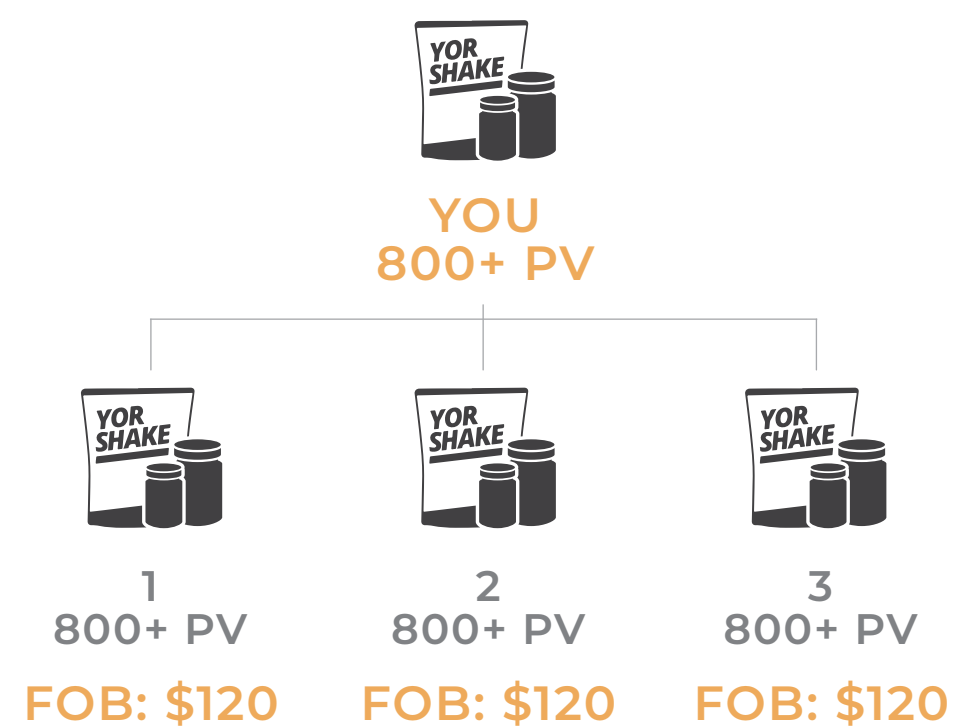

## EXAMPLES

SPEED BONUS	
ENROLLMENT ORDER PV	SPEED BONUS
YOU 400 + 3 @ 400 EACH	\$375
YOU 800 + 3 @ 800 EACH	\$745
YOU 1600 + 3 @ 1600 EACH	\$1,250
YOU 3200 + 3 @ 3200 EACH	\$2500

FIRST ORDER BONUS	
ENROLLMENT ORDER PV	LEVEL 1 (YOU)
400	10%
800	15%
1600	20%
3200	20%

### 400+PV SET

When you enroll with a 400+PV Set AND you sponsor 3 new enrollment orders of 400+ PV each in your **first 28 Days**:

You'll earn the **\$375 SB + \$120 in FOB = \$495 USD** total!

### 800+PV SET

When you enroll with a 800+ PV Set AND you sponsor 3 new enrollment orders of 800+ PV each in your **first 28 days**:

You'll earn the **\$745 SB + \$360 in FOB = \$1,105 USD** total!