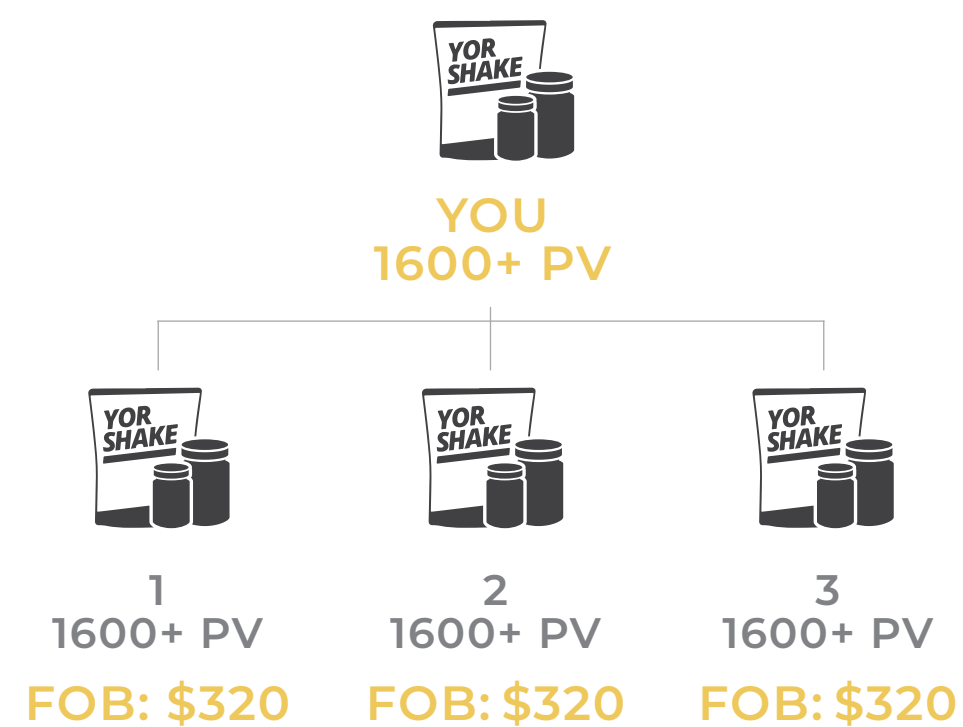

### 400+PV SET

When you enroll with a 400+PV Set AND you sponsor 3 new enrollment orders of 400+ PV each in your **first 28 Days**:

You'll earn the **\$375 SB + \$120 in FOB = \$495 USD** total!

### 800+PV SET

When you enroll with a 800+ PV Set AND you sponsor 3 new enrollment orders of 800+ PV each in your **first 28 days**:

You'll earn the **\$745 SB + \$360 in FOB = \$1,105 USD** total!

### 1600+PV SET

#### GET YOUR SET FOR FREE

When you enroll with a 1600+ PV Set AND you sponsor 3 new enrollment orders of 1600+ PV each in your **first 28 days**:

You'll earn the **\$1,250 SB + \$960 in FOB = \$2,210 USD** total!